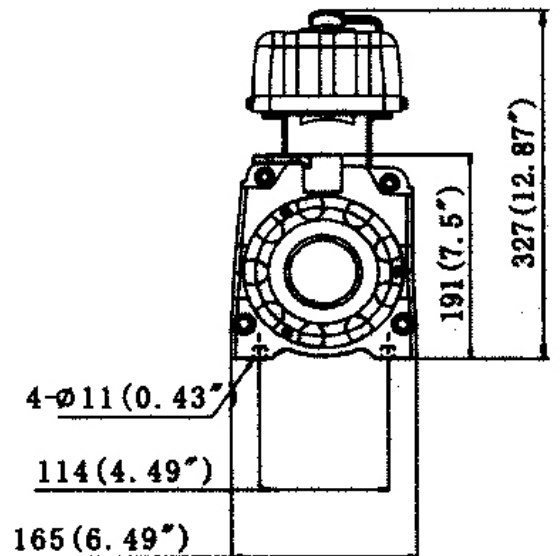

TDS 9.5i / 12.0i