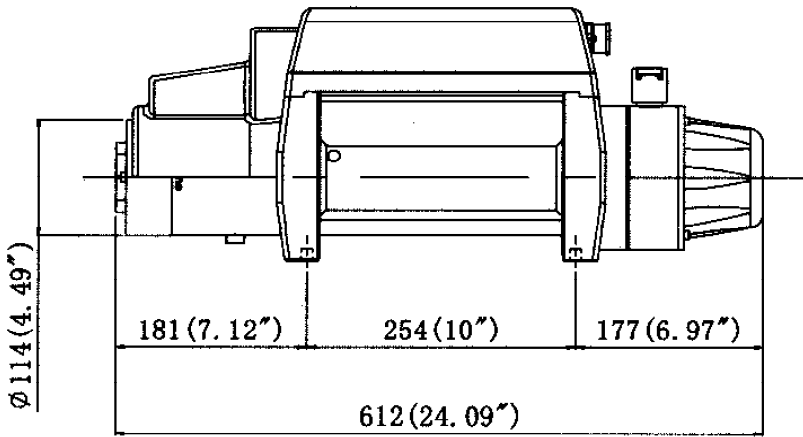

A TDS winch stripped to show most of the component parts that make up the kit. We have left the cone brake module assembled to show the matching 'V' surfaces

TDS Winches - Dimensional Information

TDS 9.5 / 12.0