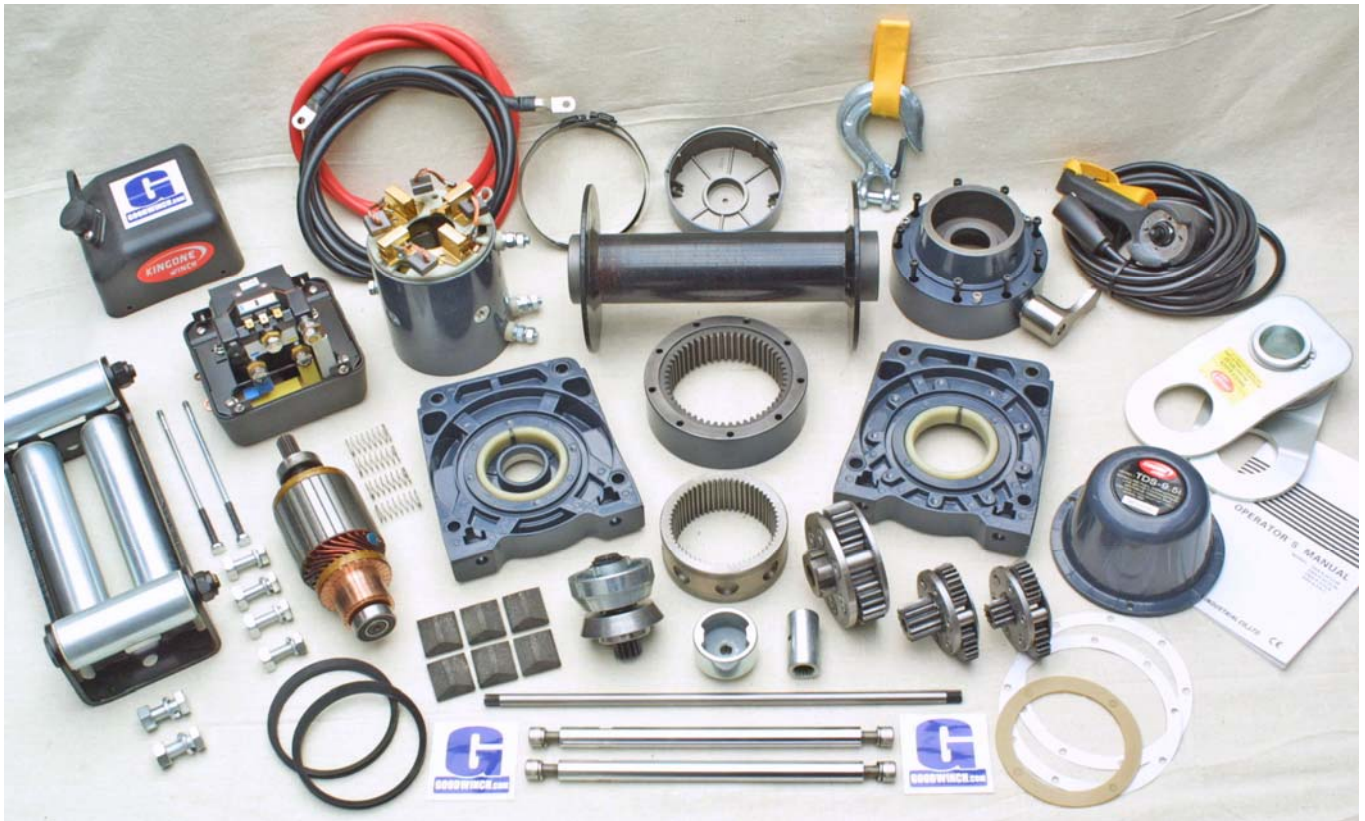

A TDS winch stripped to show most of the component parts that make up the kit. We have left the cone brake module assembled to show the matching 'V' surfaces

TDS Winches - Dimensional Information

TDS 9.5 / 12.0

TDS 9.5i / 12.0i

TDS 6.5 / 8.5