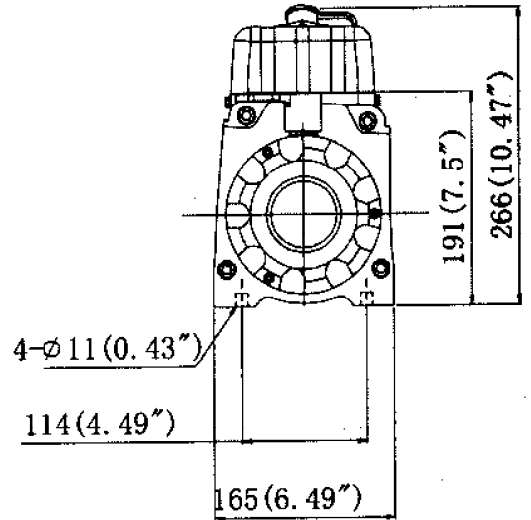

A TDS winch stripped to show most of the component parts that make up the kit. We have left the cone brake module assembled to show the matching 'V' surfaces

TDS Winches - Dimensional Information

TDS 9.5 / 12.0