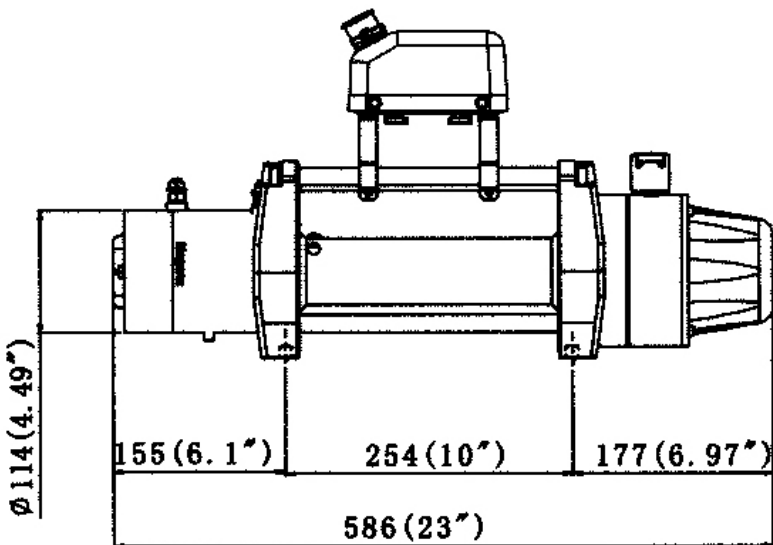

TDS 9.5i / 12.0i