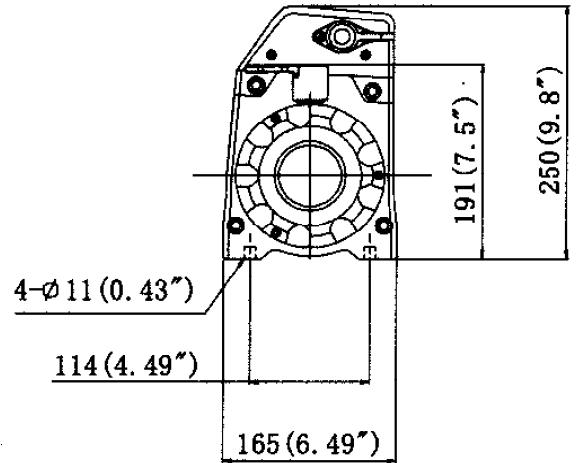

A TDS winch stripped to show most of the component parts that make up the kit. We have left the cone brake module assembled to show the matching 'V' surfaces

TDS Winches - Dimensional Information

TDS 9.5 / 12.0