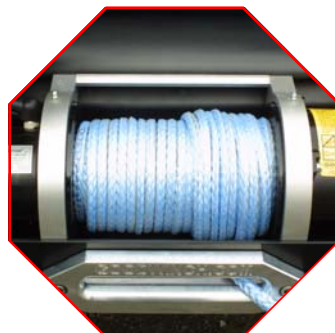

# DYNEEMA® BOWROPE

An immensely strong 12 strand synthetic winch rope made from Dyneema® SK75 High Modulus Polyethylene Fibre, manufactured to a very high exact specification set by David Bowyer of GOODWINCH LIMITED