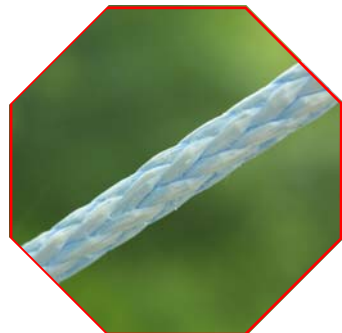

Simply brilliant, our versatile lightweight, easy to splice and handle

# DYNEEMA® BOWROPE

An immensely strong 12 strand synthetic winch rope made from Dyneema® SK75 High Modulus Polyethylene Fibre, manufactured to a very high exact specification set by David Bowyer of GOODWINCH LIMITED

Each of the twelve strands of **Dyneema® Bowrope** are made up from further strands containing thousands of very fine Dyneema® fibres. This creates an incredibly robust, strong and lightweight safer alternative to wire rope.

**Dyneema® Bowrope** is size for size the strongest and most durable synthetic winch rope available, **at a price you can afford.**

**Dyneema® Bowrope** is UV stabilised giving the rope a long, safe working life.